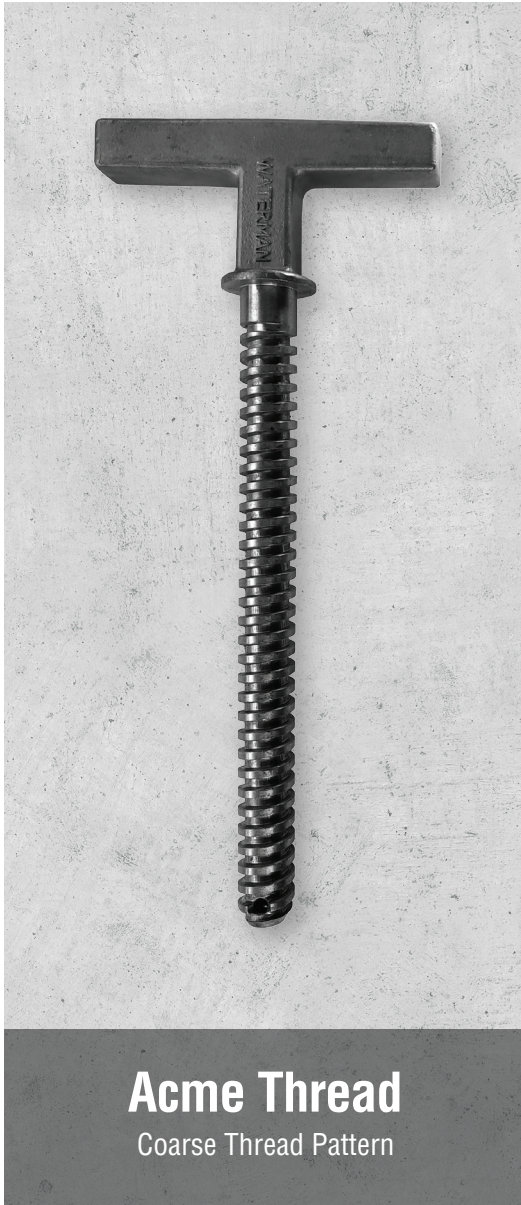

Riser Valve Stem Ordering Guide

Stainless steel stems are typically standard.
Some models are standard or optional with bronze screw.