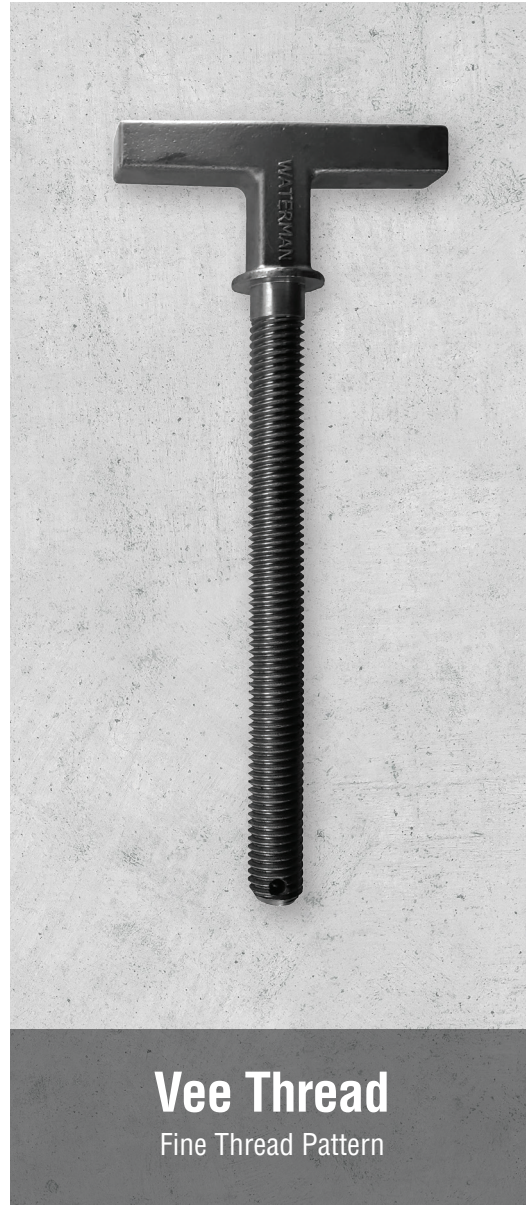

Riser Valve Stem Ordering Guide

Stainless steel stems are typically standard.
Some models are standard or optional with bronze screw.